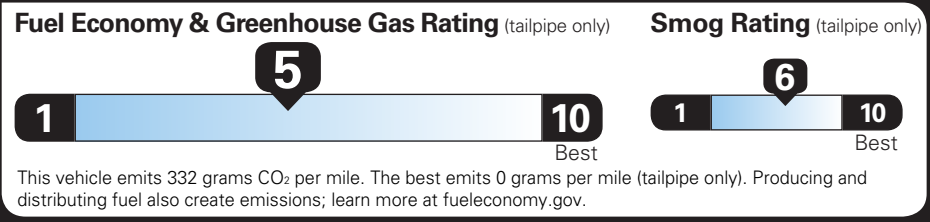

EPA DOT Fuel Economy and Environment

Gasoline Vehicle

Fuel Economy EQUINOX FWD

27 MPG Small SUVs range from 14 to 118 MPG. The best vehicle rates 140 MPGe.

26 city **28** highway

3.7 gallons per 100 miles

You spend **$250** more in fuel costs over 5 years compared to the average new vehicle.

G B S

Annual fuel cost **$1,950**