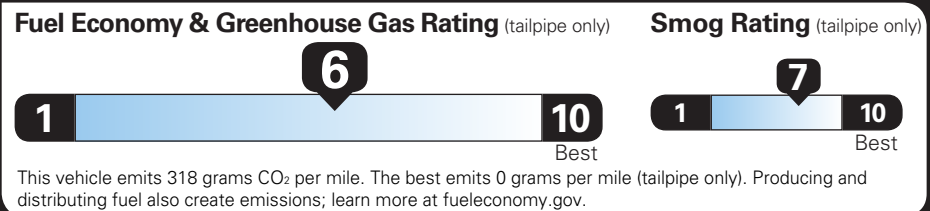

TOTAL OPTIONS	\$785.00
TOTAL VEHICLE & OPTIONS	\$26,835.00
DESTINATION CHARGE	1,395.00

TOTAL VEHICLE PRICE* \$28,230.00

EPA DOT Fuel Economy and Environment

Gasoline Vehicle

Fuel Economy EQUINOX FWD

Small SUVs range from 14 to 129 MPG. The best vehicle rates 142 MPGe.

28 MPG combined city/hwy

26 city

31 highway

3.6 gallons per 100 miles

You save **\$250** in fuel costs over 5 years compared to the average new vehicle.

G G R

Annual fuel cost **\$1,250**

Actual results will vary for many reasons, including driving conditions and how you drive and maintain your vehicle. The average new vehicle gets 27 MPG and costs \$6,500 to fuel over 5 years. Cost estimates are based on 15,000 miles per year at \$2.35 per gallon. MPGe is miles per gasoline gallon equivalent. Vehicle emissions are a significant cause of climate change and smog.

fuelconomy.gov
Calculate personalized estimates and compare vehicles

GOVERNMENT 5-STAR SAFETY RATINGS

Overall Vehicle Score ★★★★★

Based on the combined ratings of frontal, side and rollover. Should ONLY be compared to other vehicles of similar size and weight.